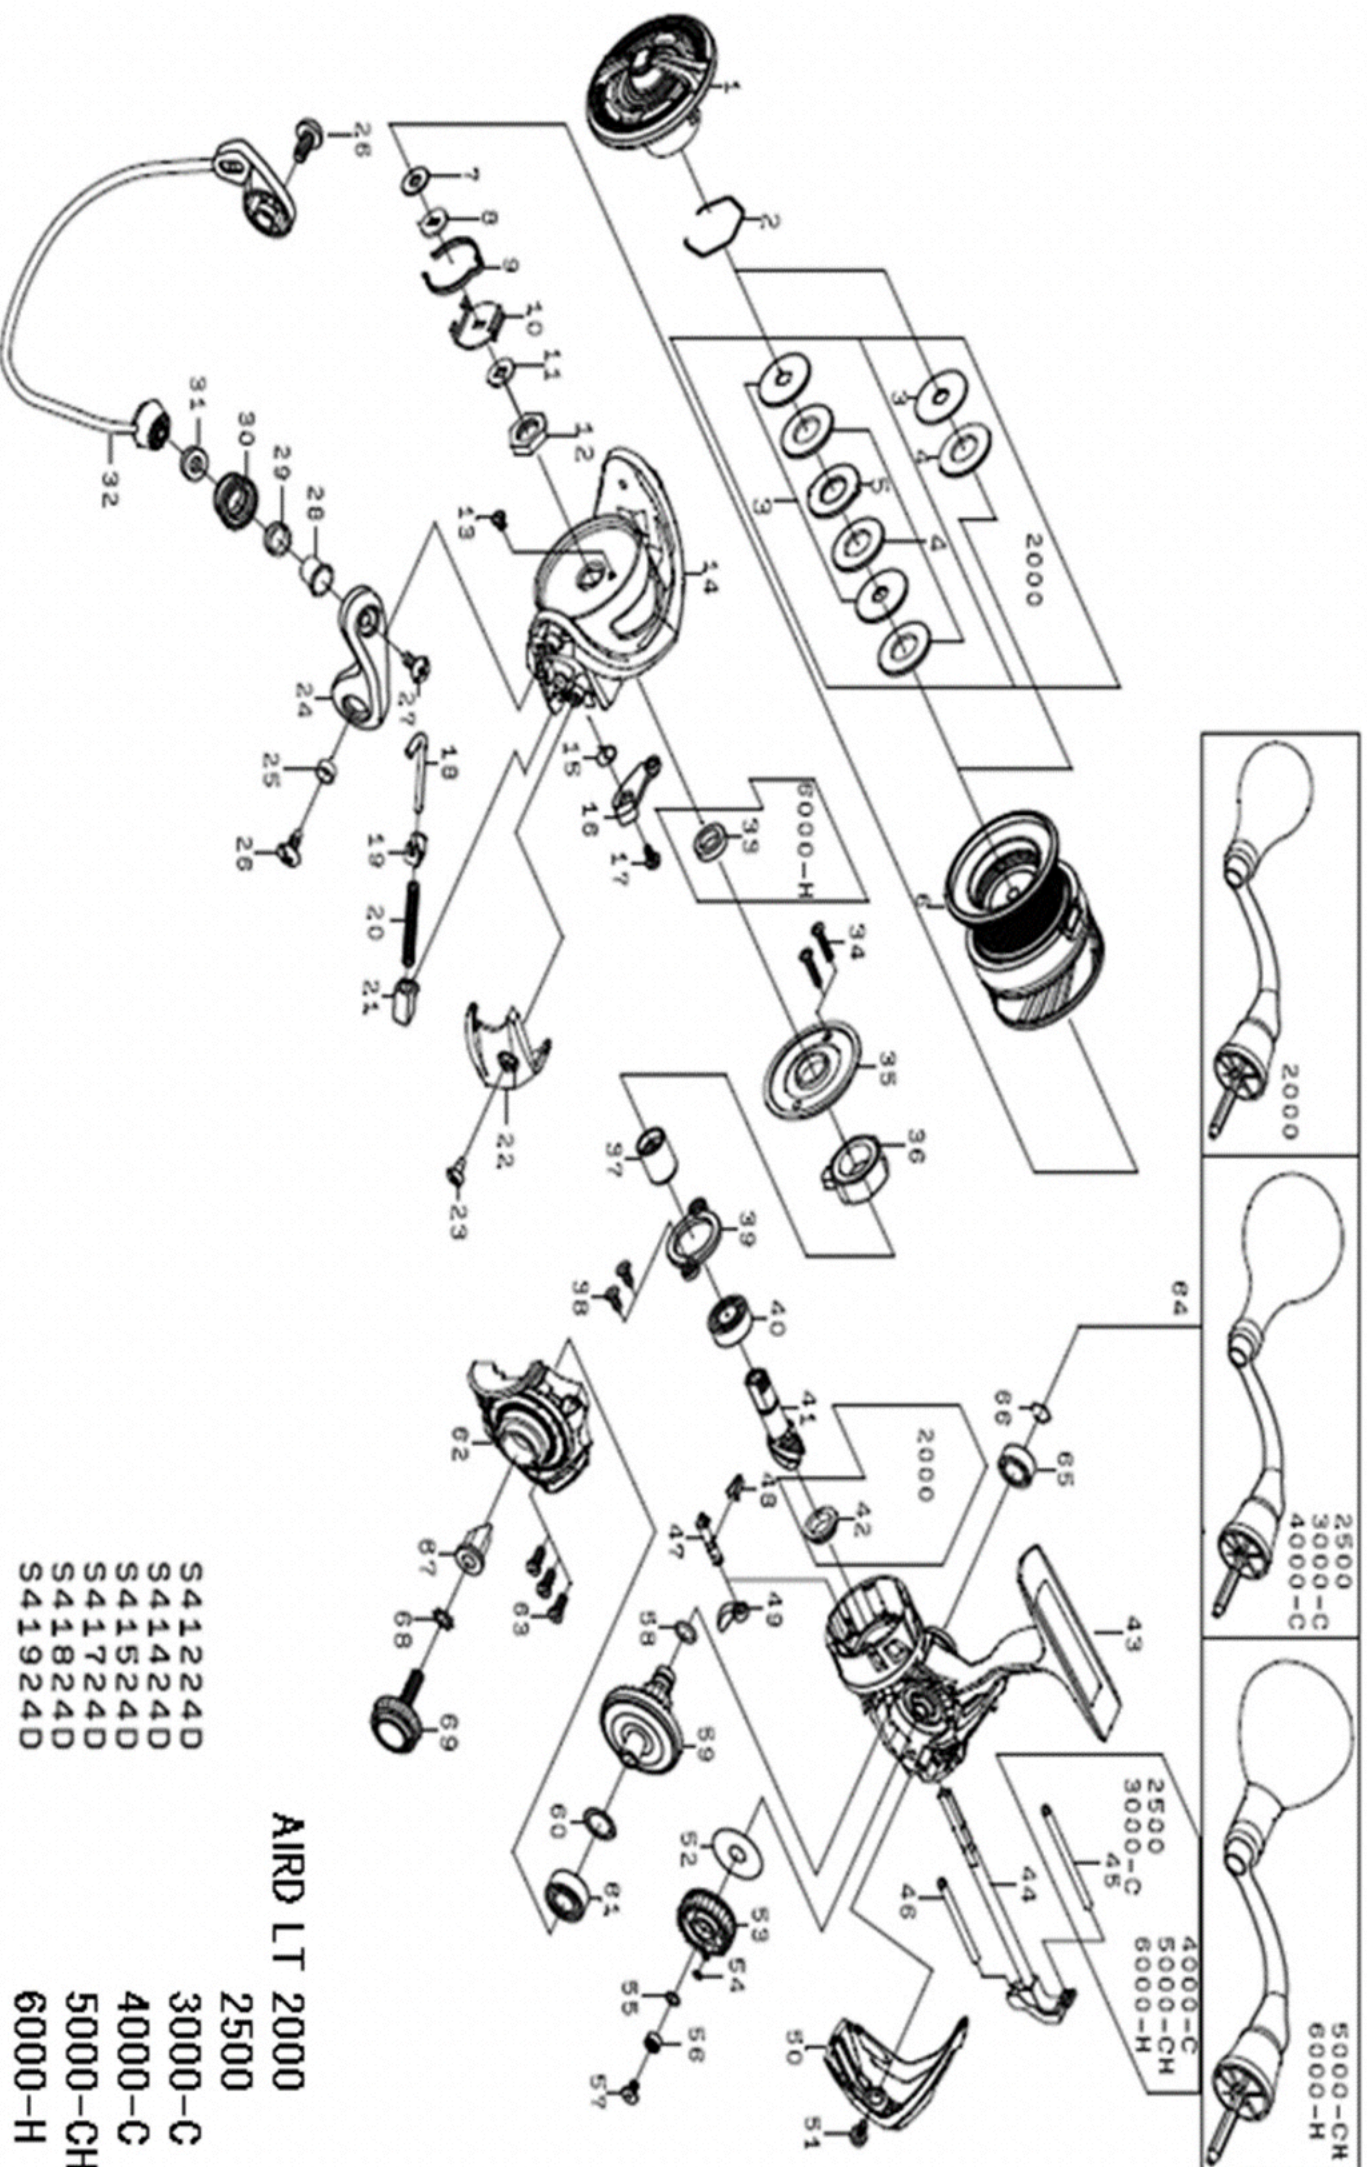

AIRD LT 5000-CH

Feel Alive.

Please quote by part number, not key number when ordering.
spares@daiwaaustralia.com.au PH: (02) 8644 8644

S411224D
S411424D
S411524D
S411724D
S411824D
S411924D

AIRD LT 2000
2500
3000-C
4000-C
5000-CH
6000-H